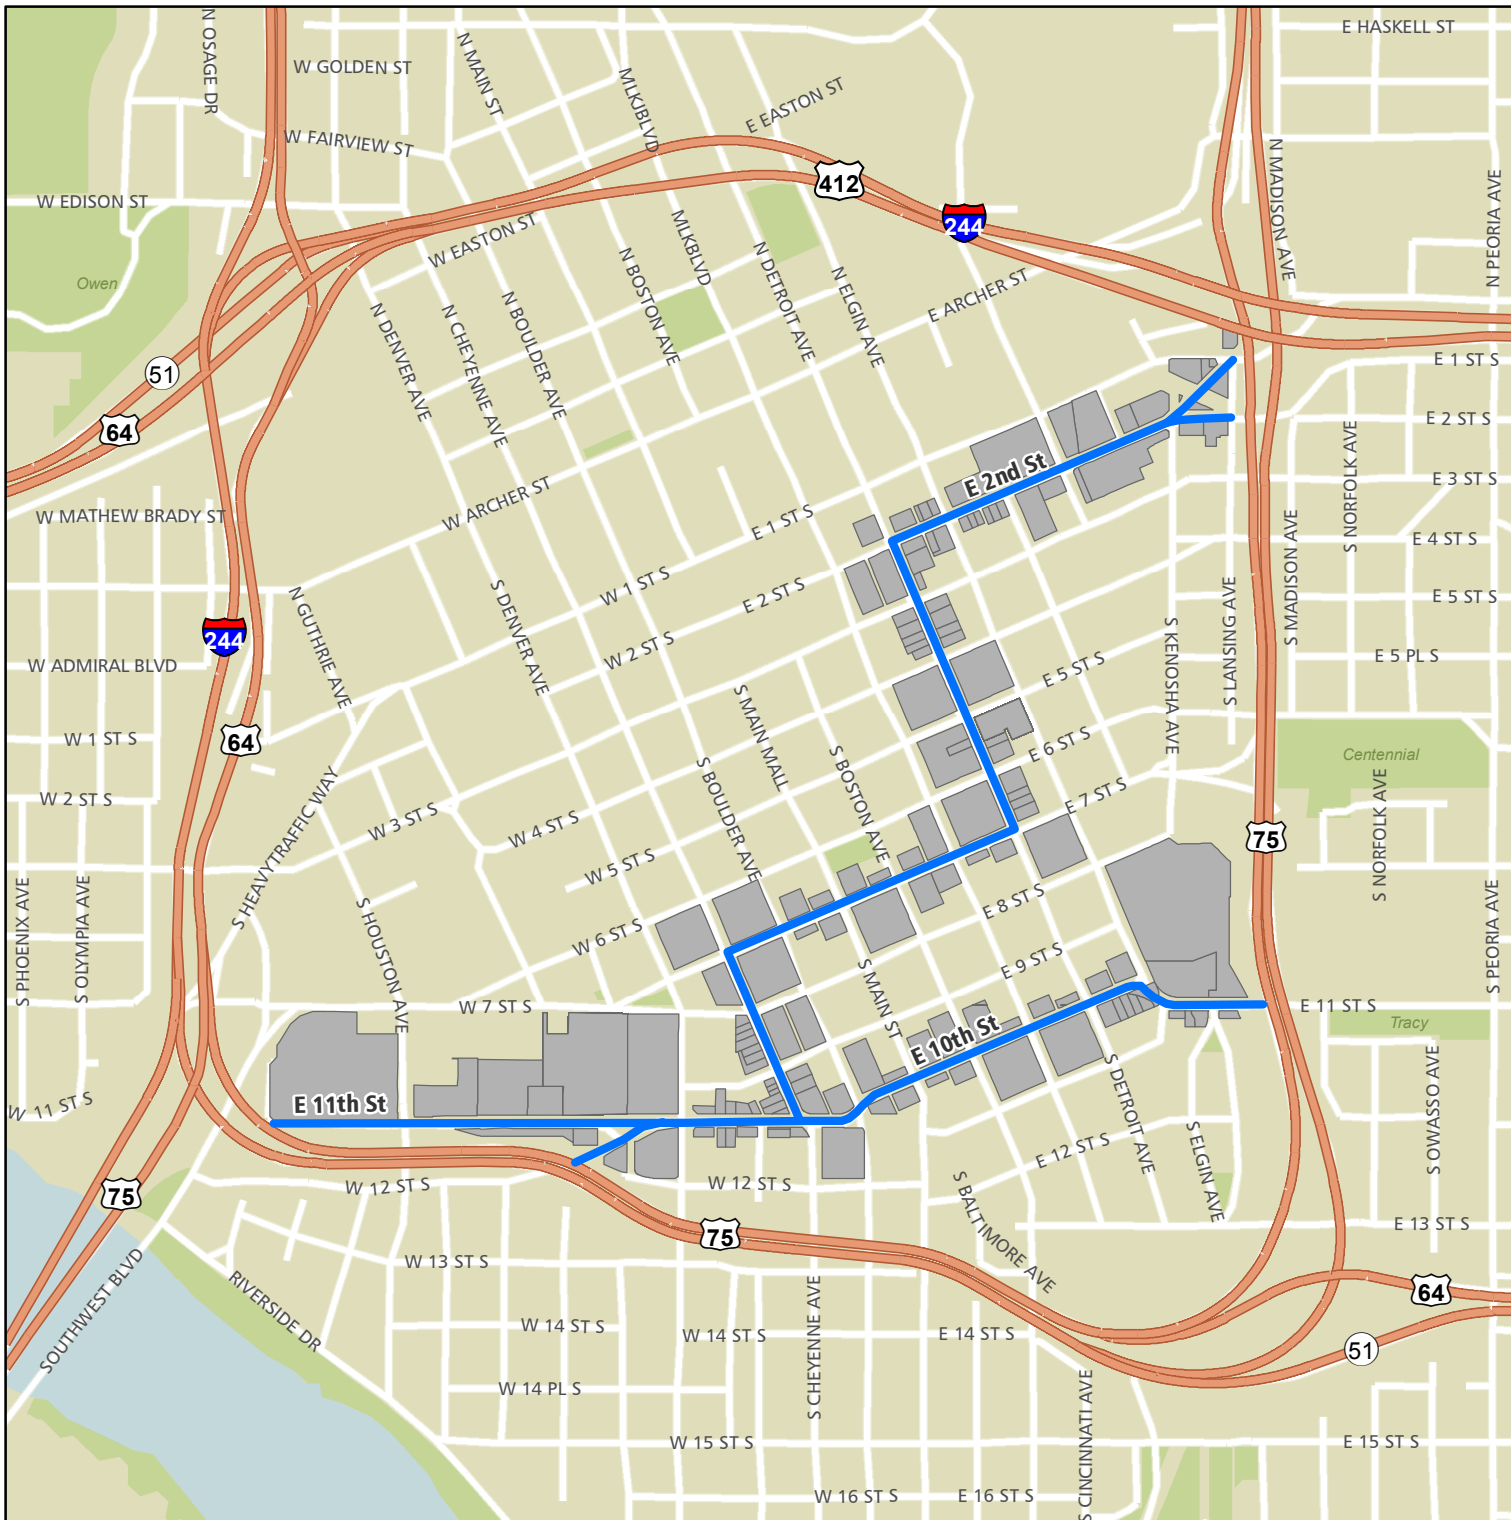

Route 66 Downtown Alignment

Legend

- Route 66 Alignment
- Adjacent Parcels

North Arrow

0 500 1,000 2,000
Feet